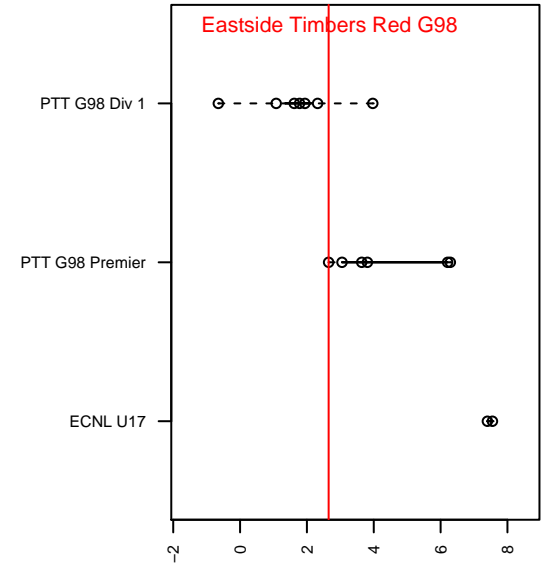

# Eastside Timbers Red G98

Eastside Timbers  
 Gresham, OR  
 G98 total strength=1387  
 attack=8.41 defense=6.96  
 fall league = PTT G98 Premier

alt names used:  
 Eastside Timbers U17G Timbers  
 EastSide Timbers U17G Timbers  
 EastSide Timbers U17G Timbers

Venues played:  
 2015 Eastside Timbers Showcase U17  
 2015 PTT G98 Premier  
 2015 OYS State Cup G98

**Eastside Timbers Red G98**  
 Dots are actual minus expected GF (blue circles) and GA (red triangles).  
 Blue line is smoothed change in attack strength. Red is smoothed change in defense strength.

**attack and defense variance (black dot)  
relative to other teams  
and top 10 in region**

**attack and defense rating  
relative to others at age  
and all opponents in last 13 months**

**Performance relative to 13 month average**